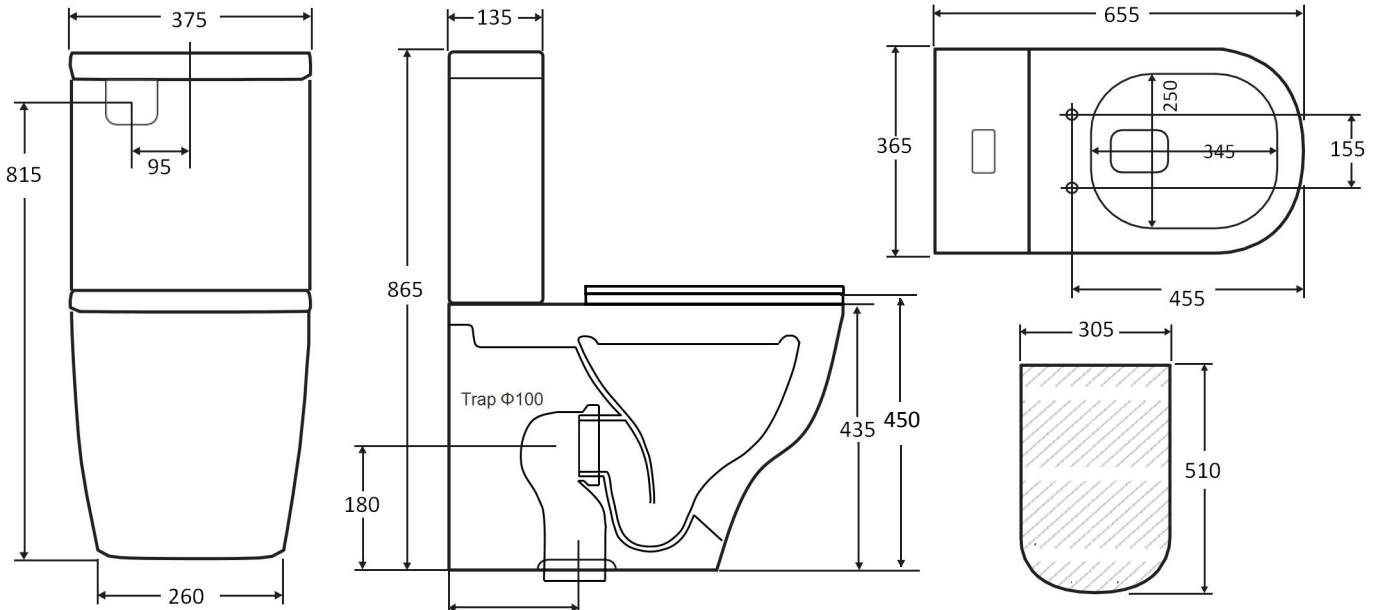

Modern Back to Wall Soft Close Toilet

Model: FT-992F

Water Rating	4 Stars
Flush Style	Tornado Rimless
Dual Flush	4.5/3 Litre
Width	365mm
Depth	660mm
Height	865mm
Seat	Soft Close
Setout	Wall (P Trap) or Floor (S Trap)
Water Inlet	Left Top Rear cistern/Bottom Left or Right

60-150mm with S-trap adaptor 12#
 (optional adaptor 15# for 100-180mm/ 20# for 150-240mm)