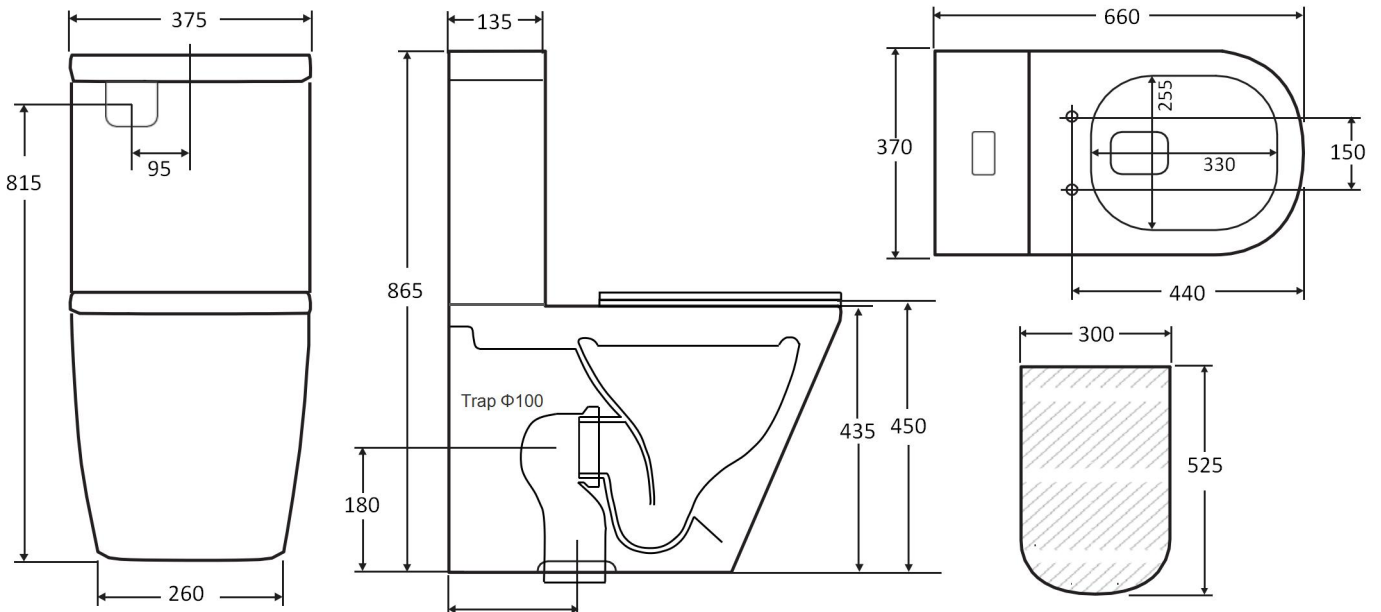

Modern Back to Wall Soft Close Toilet

Model: FT-988F

Water Rating	4 Stars
Flush Style	Tornado Rimless
Dual Flush	4.5/3 Litre
Width	365mm
Depth	660mm
Height	865mm
Seat	Soft Close
Setout	Wall (P Trap) or Floor (S Trap)
Water Inlet	Left Top Rear cistern/Bottom Left or Right

60-150mm with S-trap adaptor 12#

(optional adaptor 15# for 100-180mm/ 20# for 150-240mm)