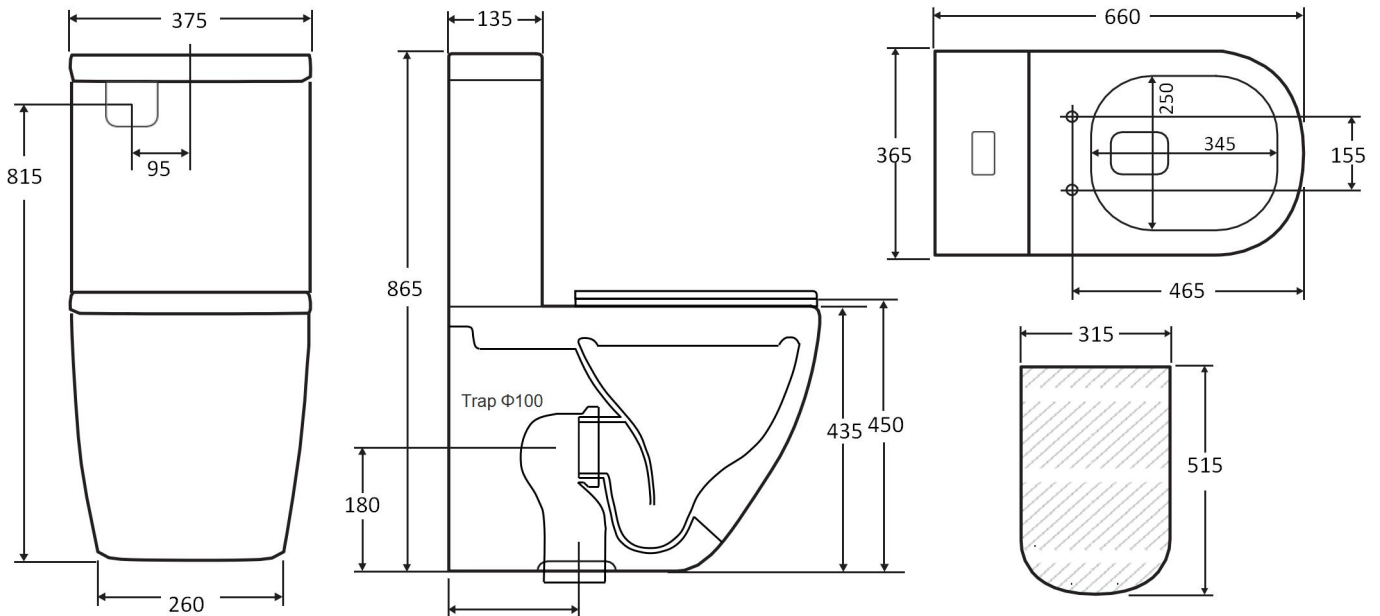

# Modern Back to Wall Soft Close Toilet

Model: FT-970F

Water Rating	4 Stars
Flush Style	Tornado Rimless
Dual Flush	4.5/3 Litre
Width	365mm
Depth	660mm
Height	865mm
Seat	Soft Close
Setout	Wall (P Trap) or Floor (S Trap)
Water Inlet	Left Top Rear cistern/Bottom Left or Right

60-150mm with S-trap adaptor 12#  
 (optional adaptor 15# for 100-180mm/ 20# for 150-240mm)