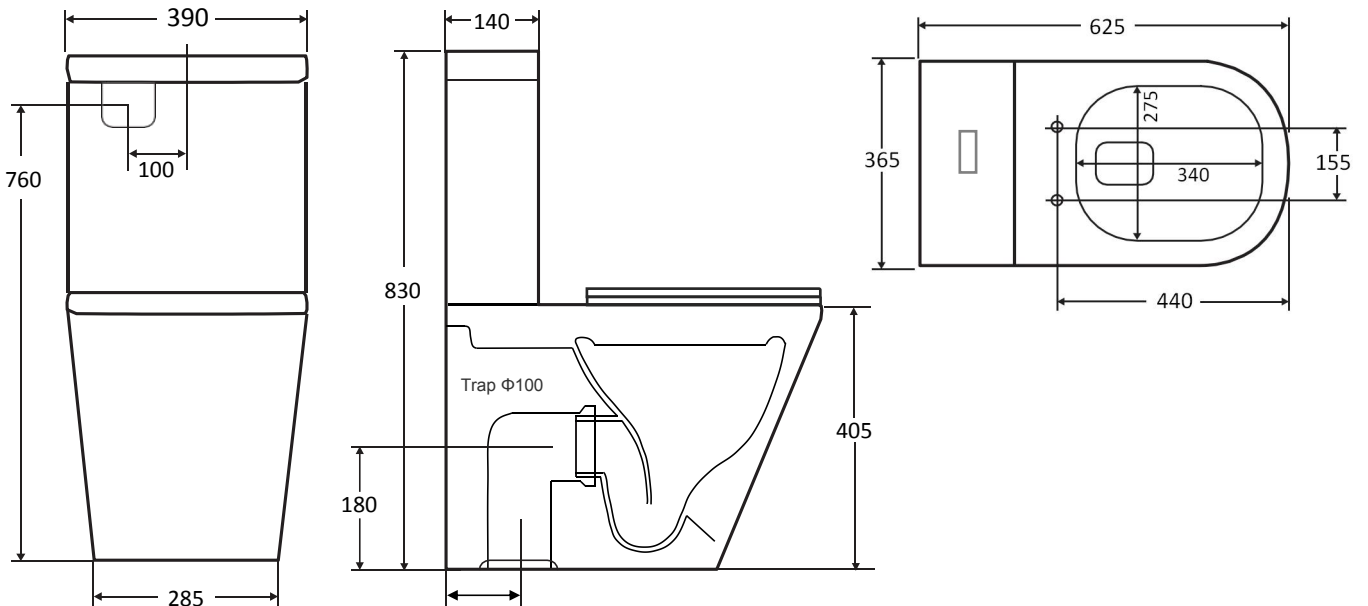

Modern Back to Wall Soft Close Toilet

Model: FT-314D

| | |
|--------------|--|
| Water Rating | 4 Stars |
| Flush Style | Rimless |
| Dual Flush | 4.5/3 Litre |
| Width | 365mm |
| Depth | 625mm |
| Height | 830mm |
| Seat | Soft Close |
| Setout | Wall (P Trap) or Floor (S Trap) |
| Water Inlet | Left Top Rear cistern/Bottom Left or Right |

60-180mm with S-trap adaptor 12#
 (optional adaptor 15# for 90-200mm/ 20# for 150-270mm)