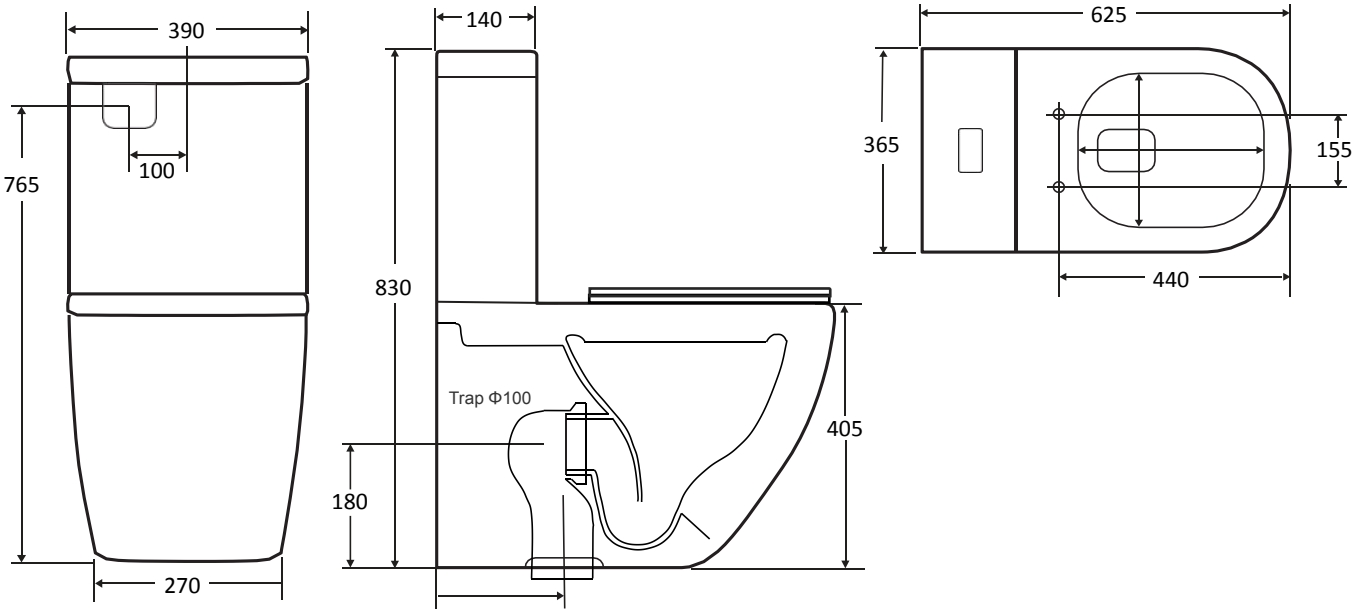

Modern Back to Wall Soft Close Toilet

Model: FT-970D

Water Rating	4 Stars
Flush Style	Rimless
Dual Flush	4.5/3 Litre
Width	365mm
Depth	625mm
Height	830mm
Seat	Soft Close
Setout	Wall (P Trap) or Floor (S Trap)
Water Inlet	Left Top Rear cistern/Bottom Left or Right

60-180mm with S-trap adaptor 12#
 (optional adaptor 15# for 90-200mm/ 20# for 150-270mm)